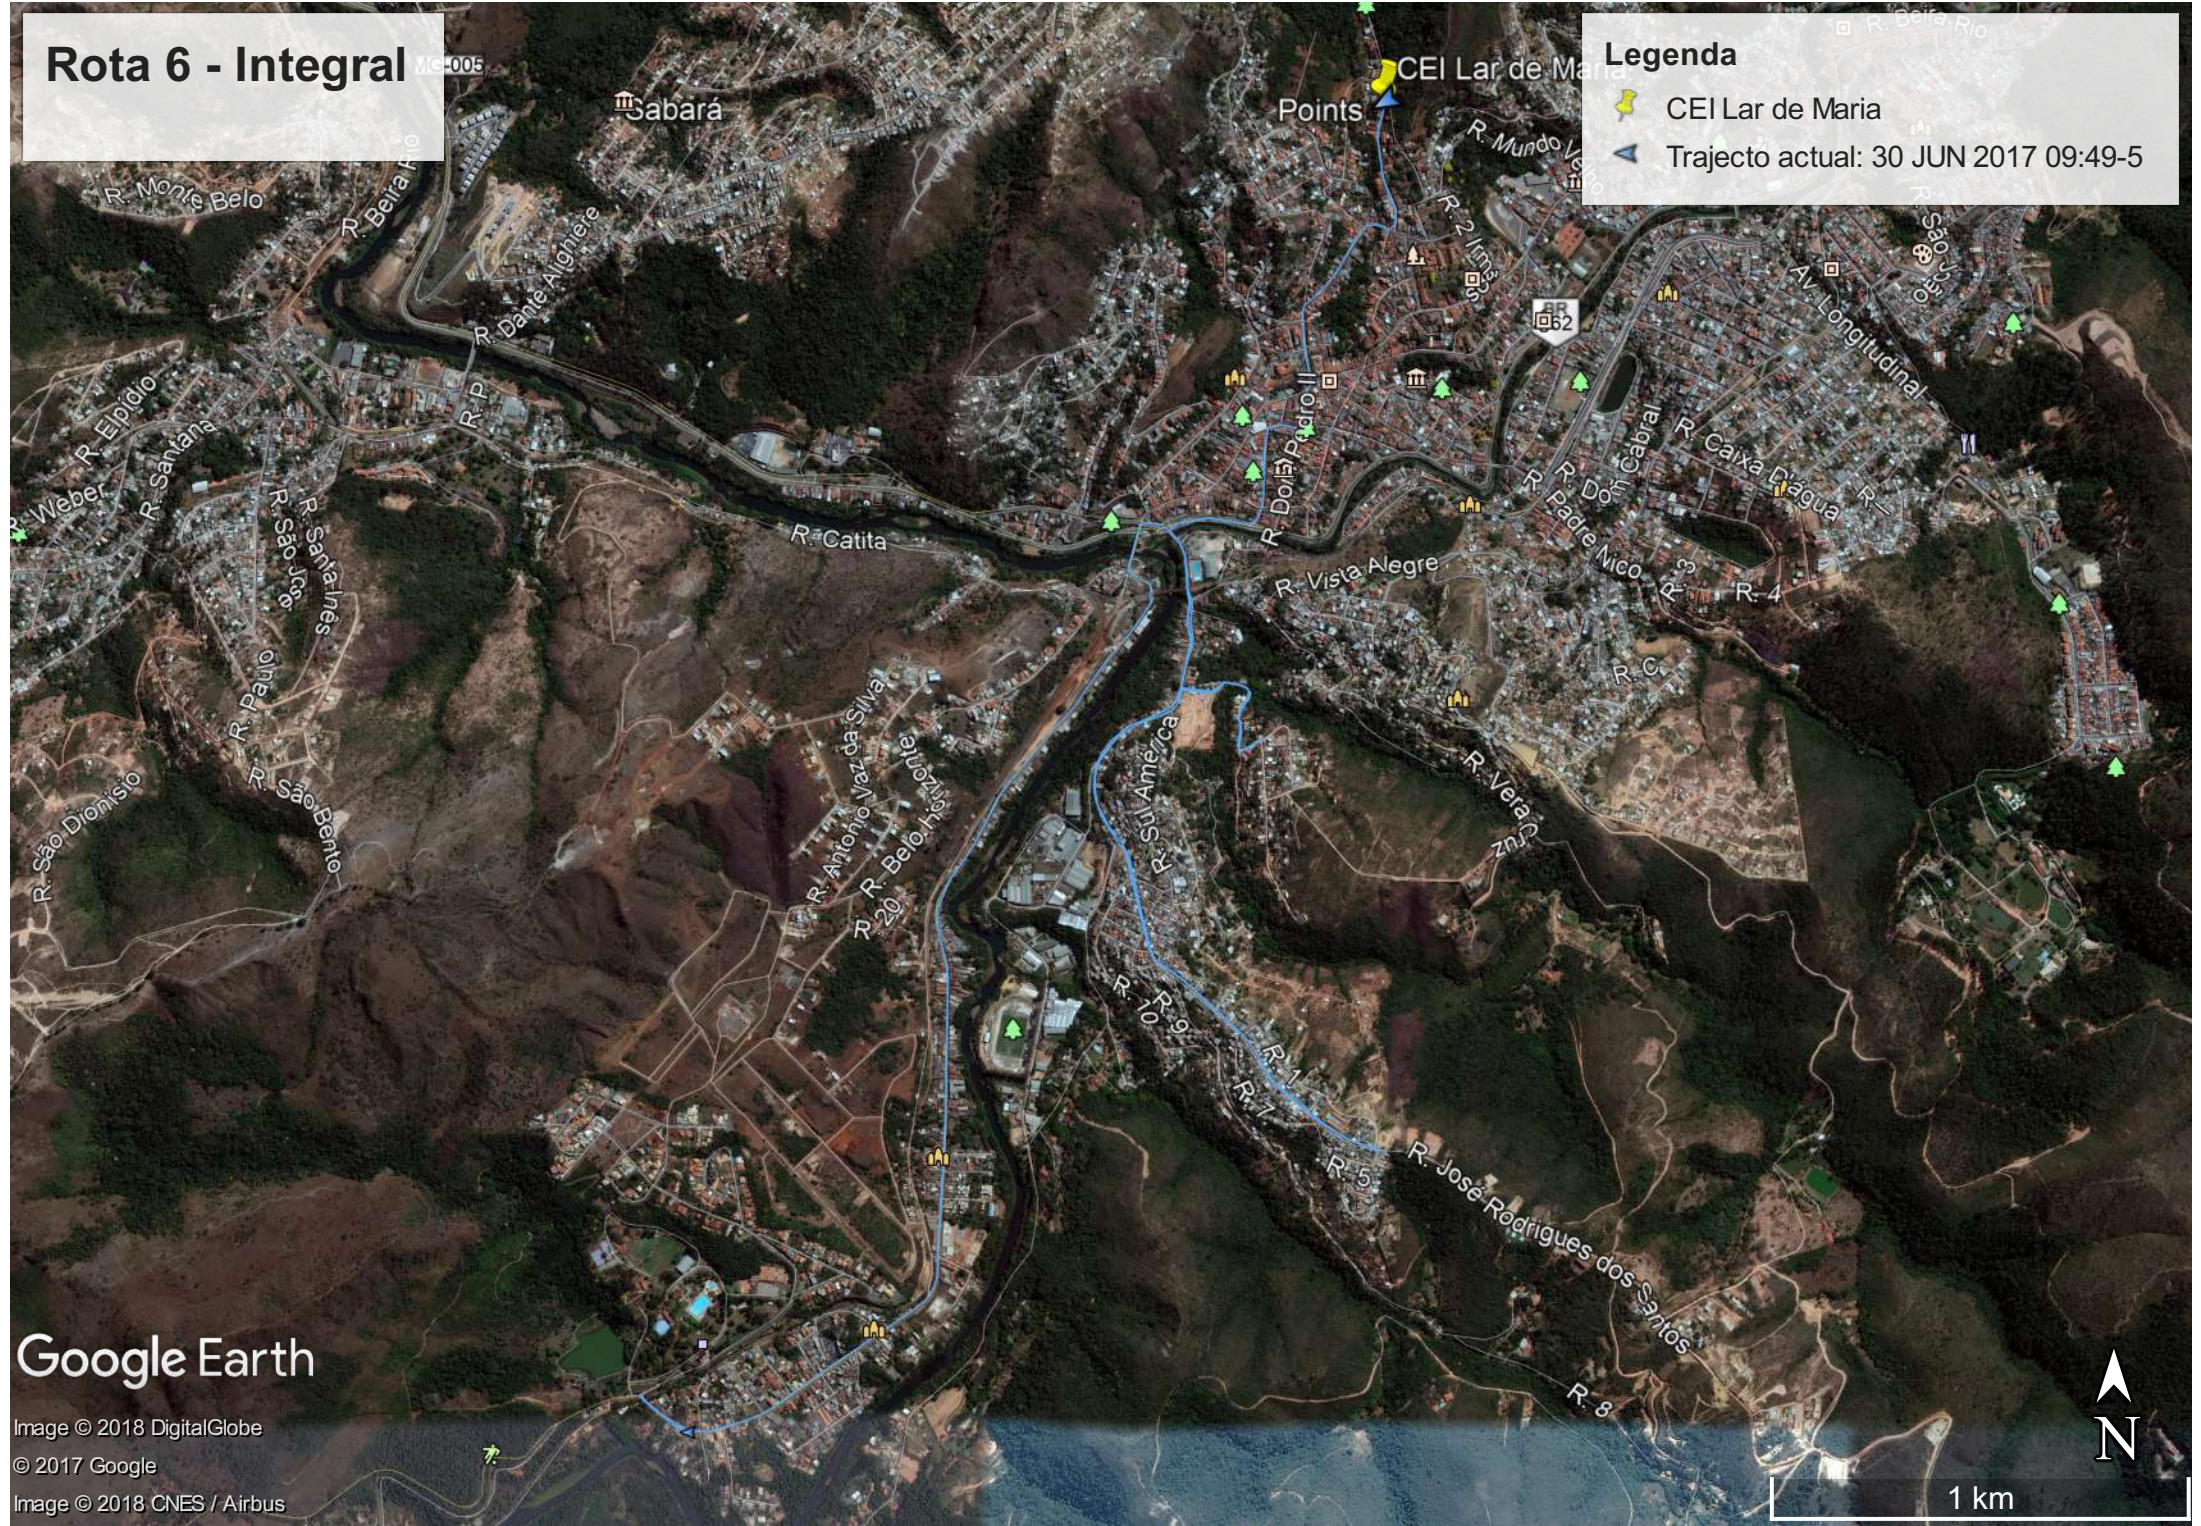

Rota 6 - Integral

Legenda

- CEI Lar de Maria
- Trajecto actual: 30 JUN 2017 09:49-5

Google Earth

Image © 2018 DigitalGlobe

© 2017 Google

Image © 2018 CNES / Airbus

1 km