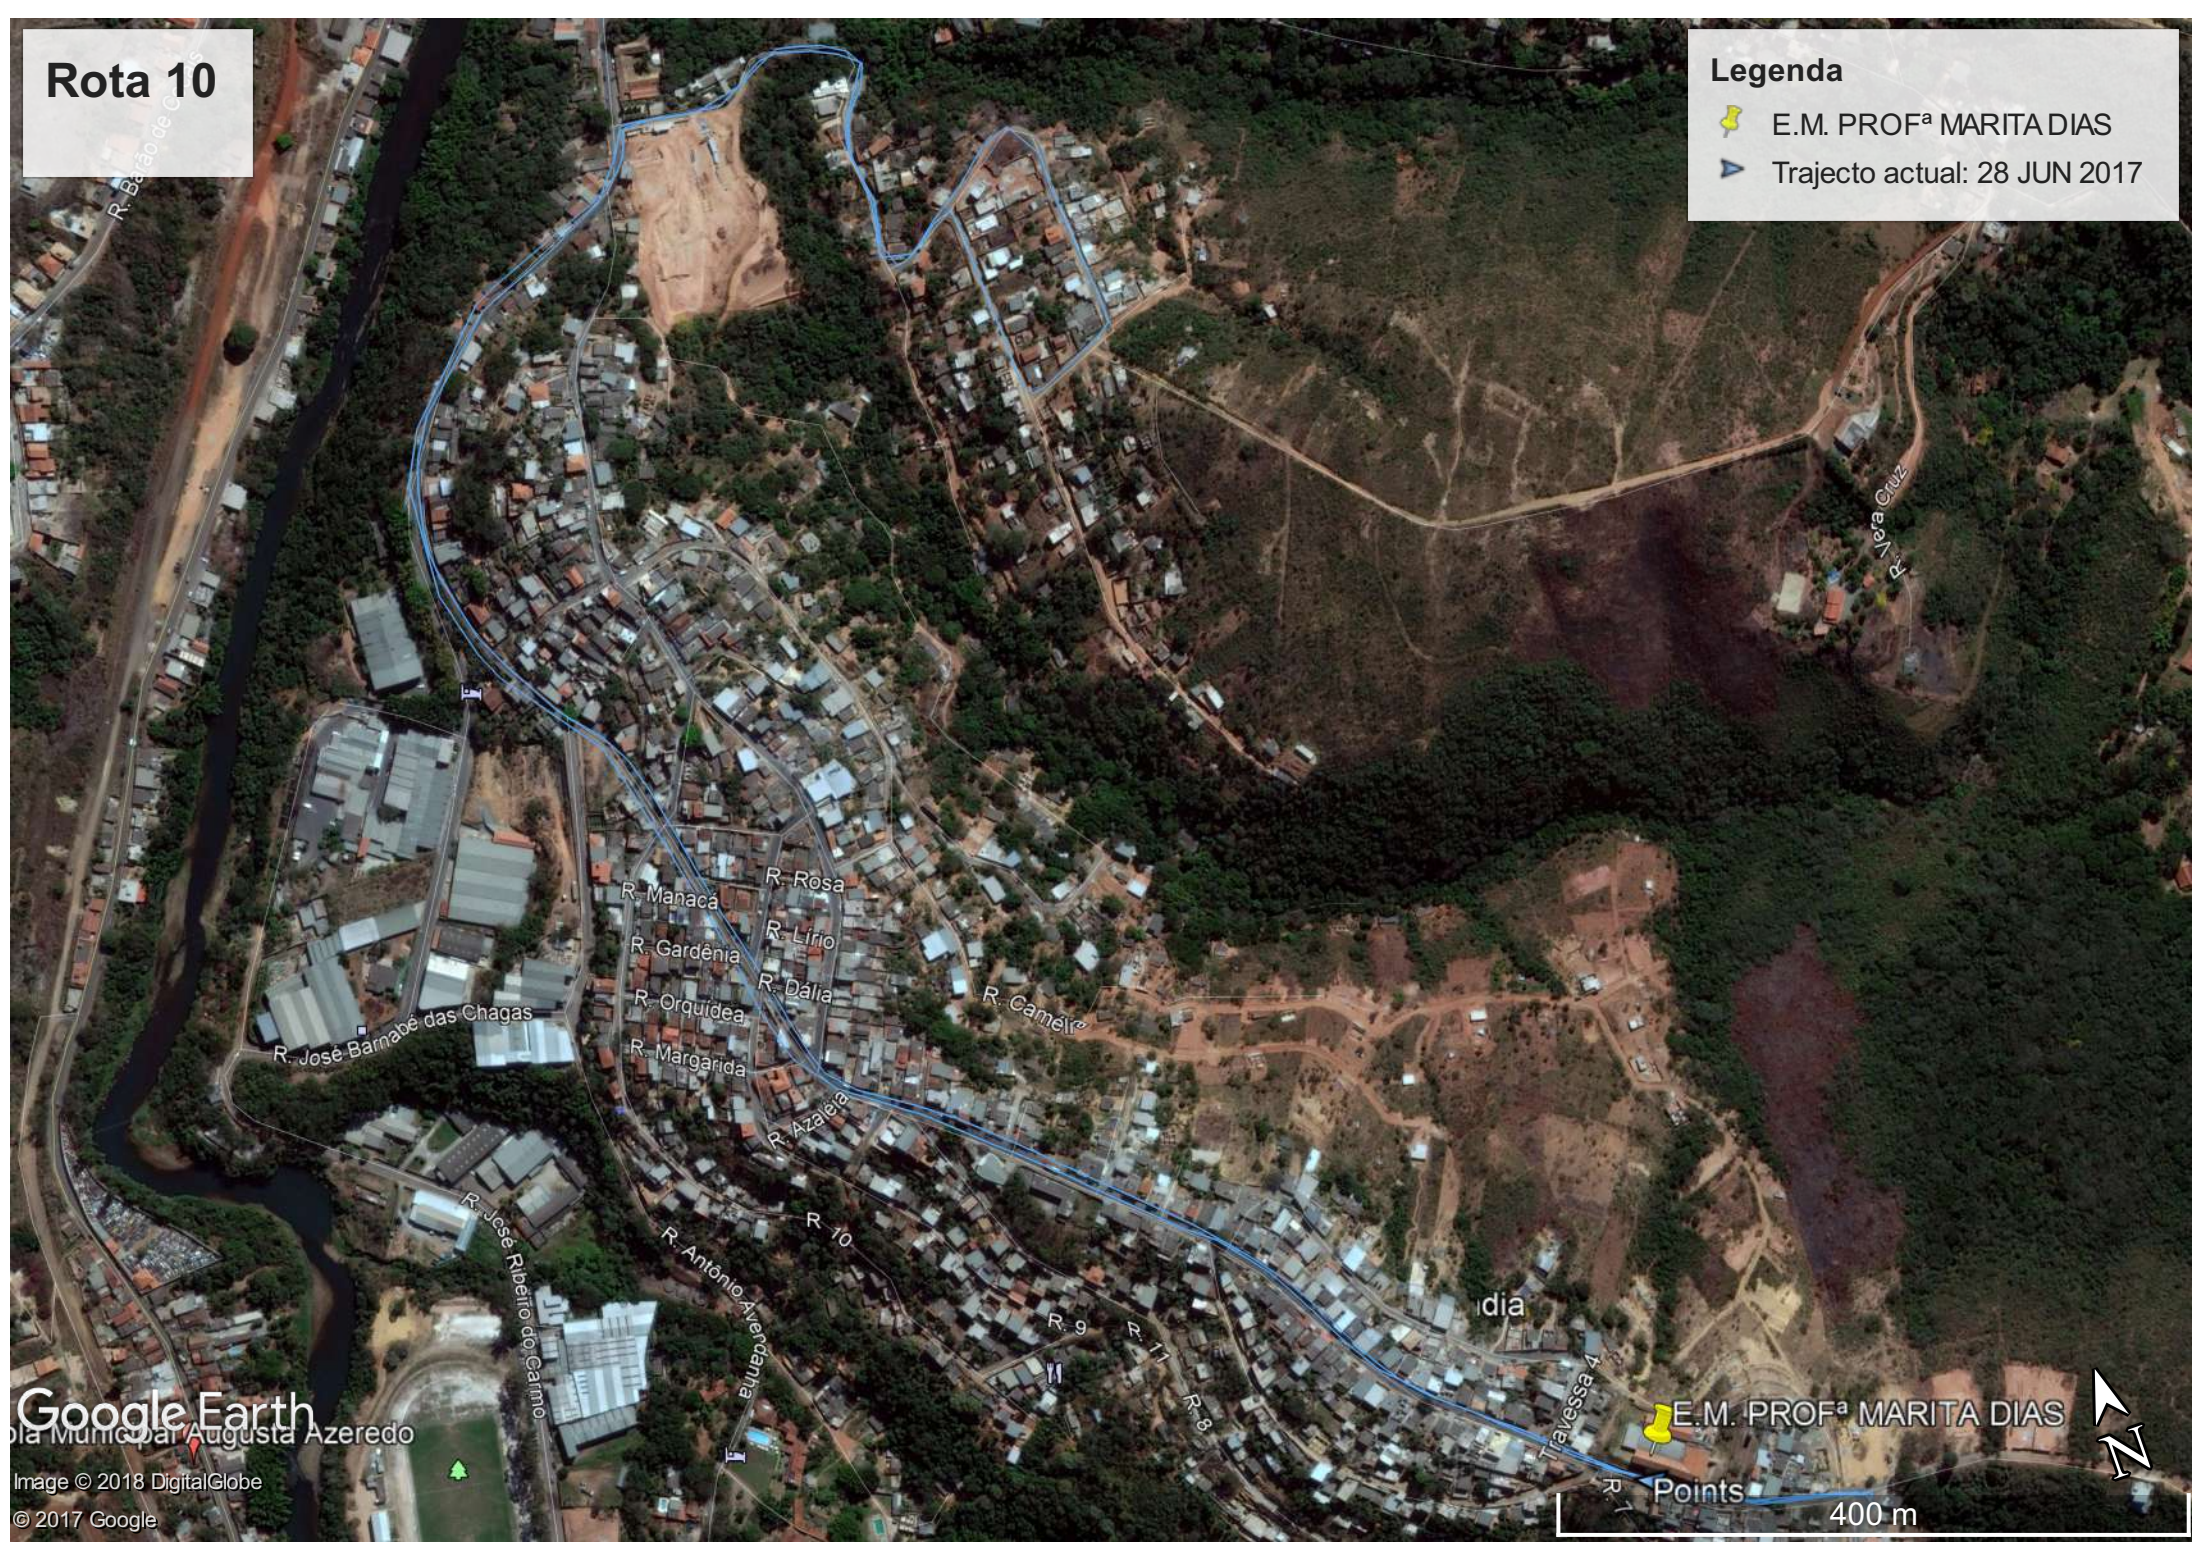

Rota 10

Legenda

- E.M. PROF^a MARITA DIAS
- Trajecto actual: 28 JUN 2017

Google Earth

ola Municipal Augusta Azeredo

Image © 2018 DigitalGlobe

© 2017 Google

E.M. PROF^a MARITA DIAS

Points

400 m