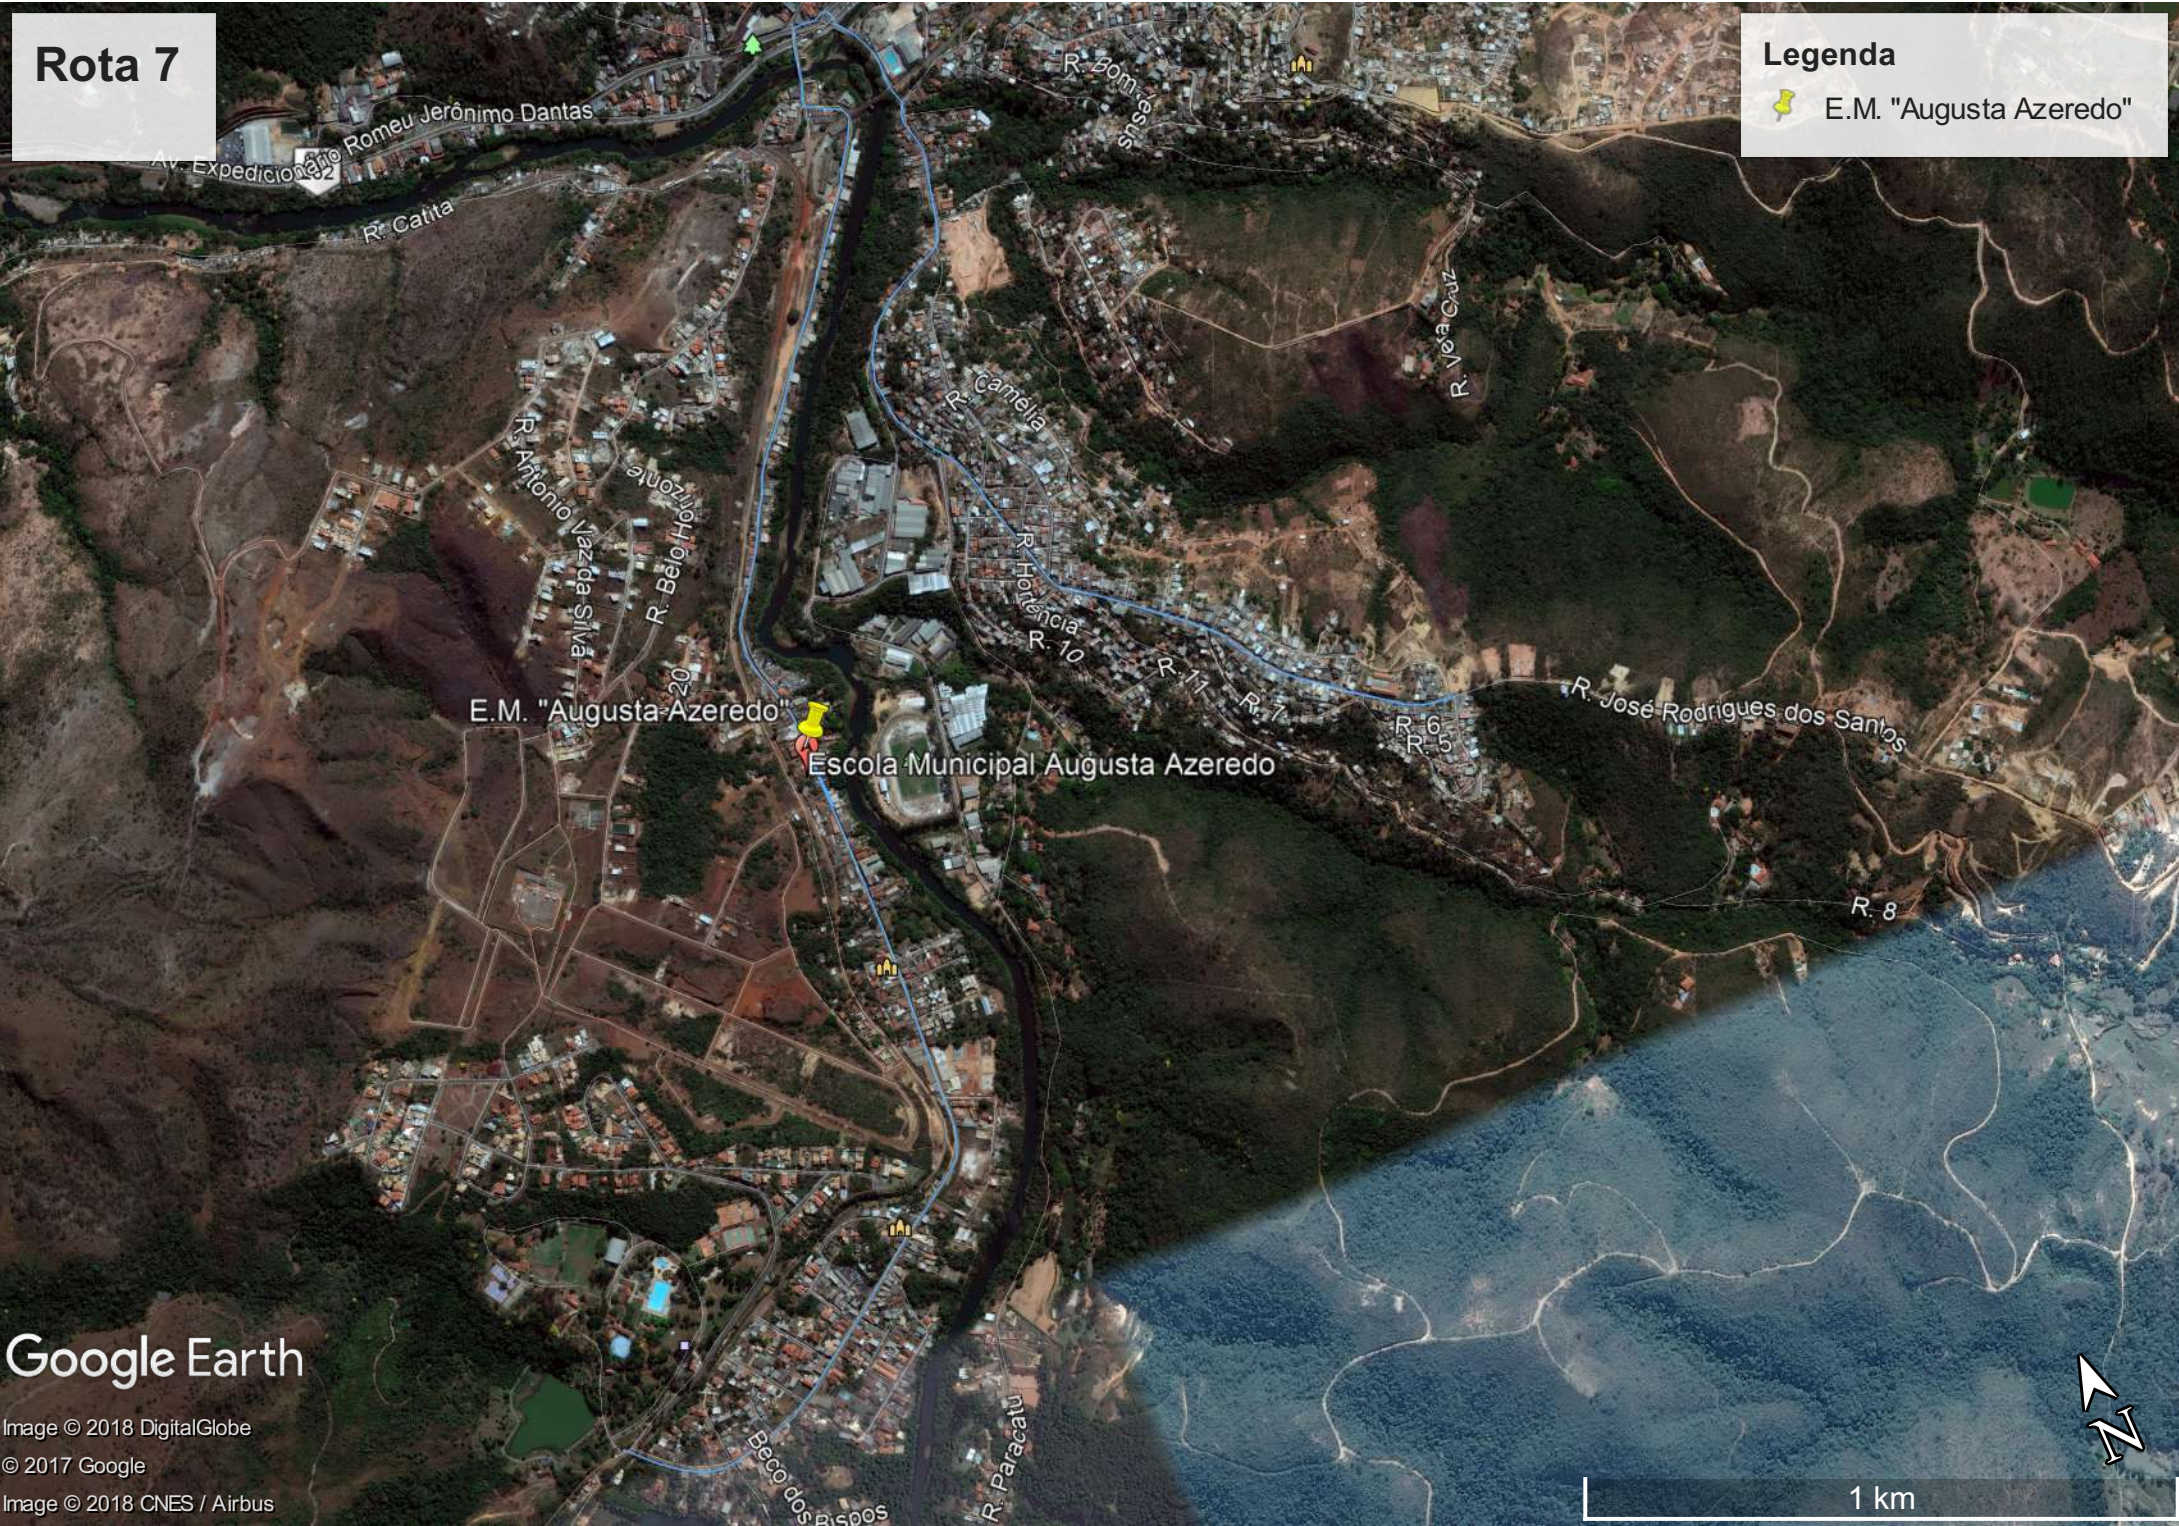

Rota 7

Legenda

E.M. "Augusta Azeredo"

Google Earth

Image © 2018 DigitalGlobe
© 2017 Google
Image © 2018 CNES / Airbus

1 km